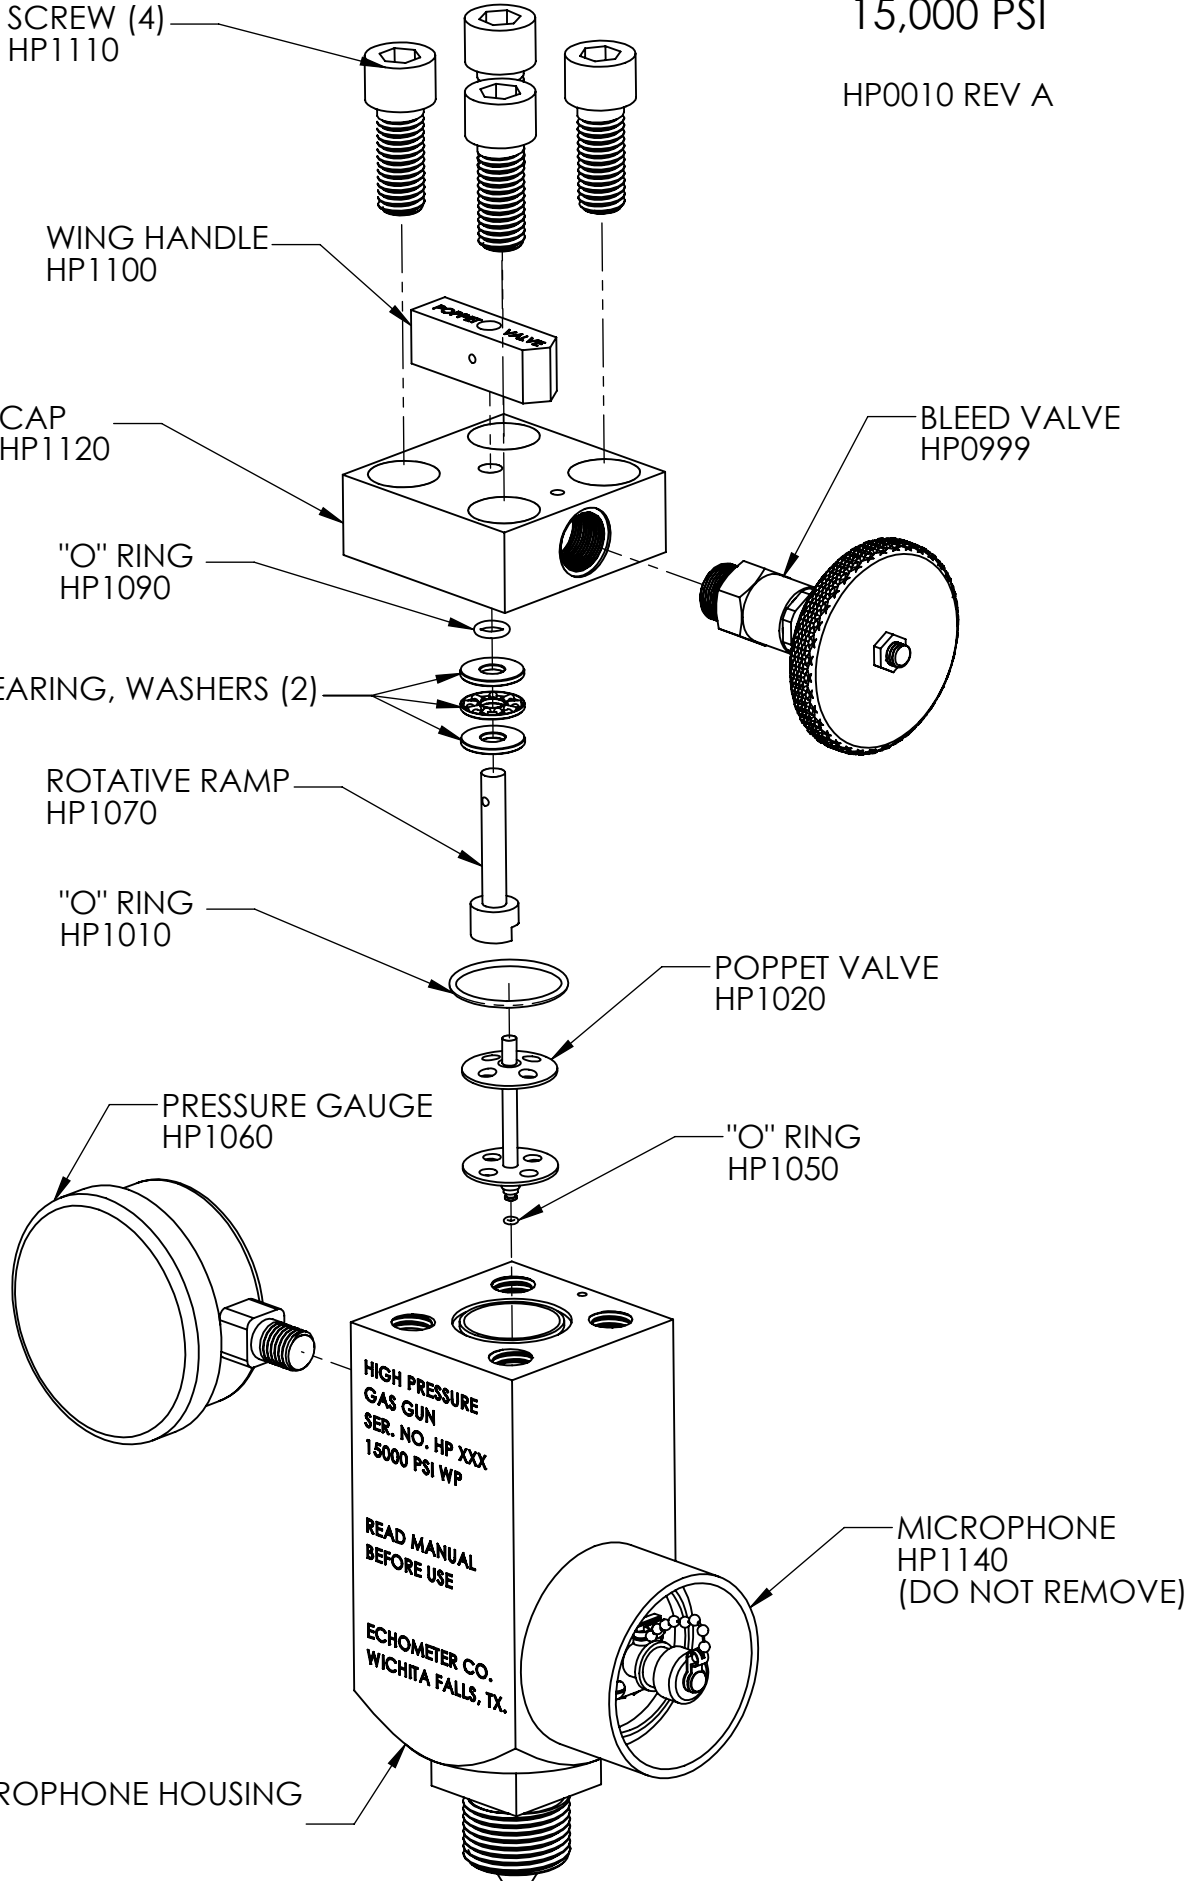

HIGH PRESSURE GAS GUN 15,000 PSI

HP0010 REV A

SCREW (4)
HP1110

WING HANDLE
HP1100

CAP
HP1120

"O" RING
HP1090

THRUST BEARING, WASHERS (2)
HP1080

ROTATIVE RAMP
HP1070

"O" RING
HP1010

POPPET VALVE
HP1020

PRESSURE GAUGE
HP1060

"O" RING
HP1050

BLEED VALVE
HP0999

MICROPHONE
HP1140
(DO NOT REMOVE)

BODY AND MICROPHONE HOUSING
HP1040

HIGH PRESSURE
GAS GUN
SER. NO. HP XXX
15000 PSI WP